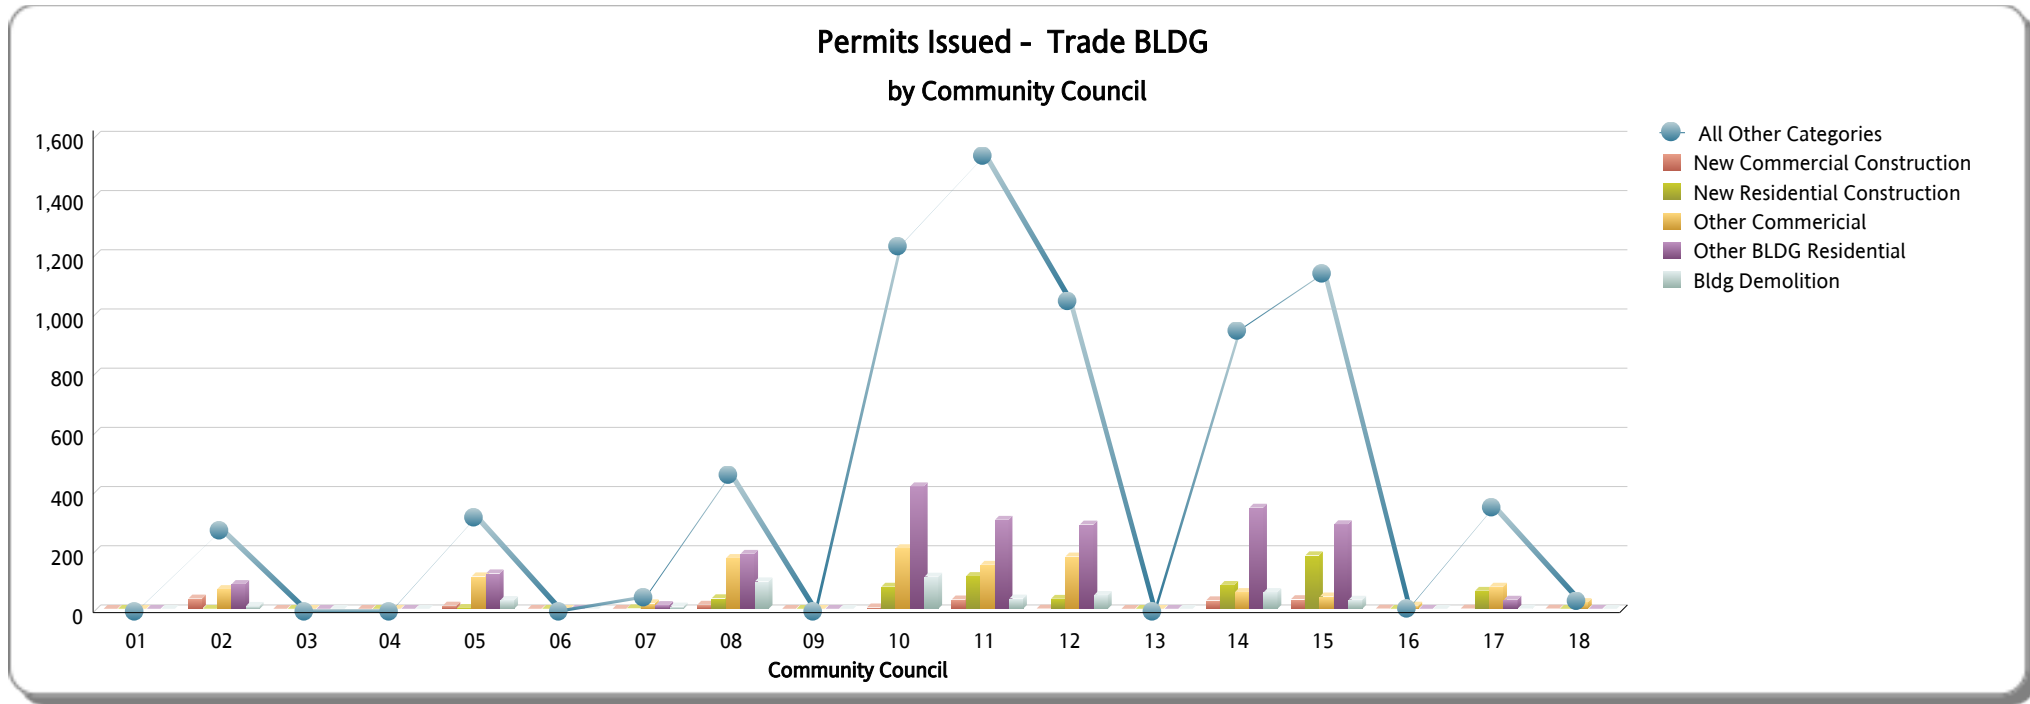

Miami-Dade County
DEPARTMENT OF REGULATORY AND ECONOMIC RESOURCES (RER)
PERMITS ISSUED BY TRADE AND BY COMMUNITY COUNCIL
For the Month of: 9 / 2015