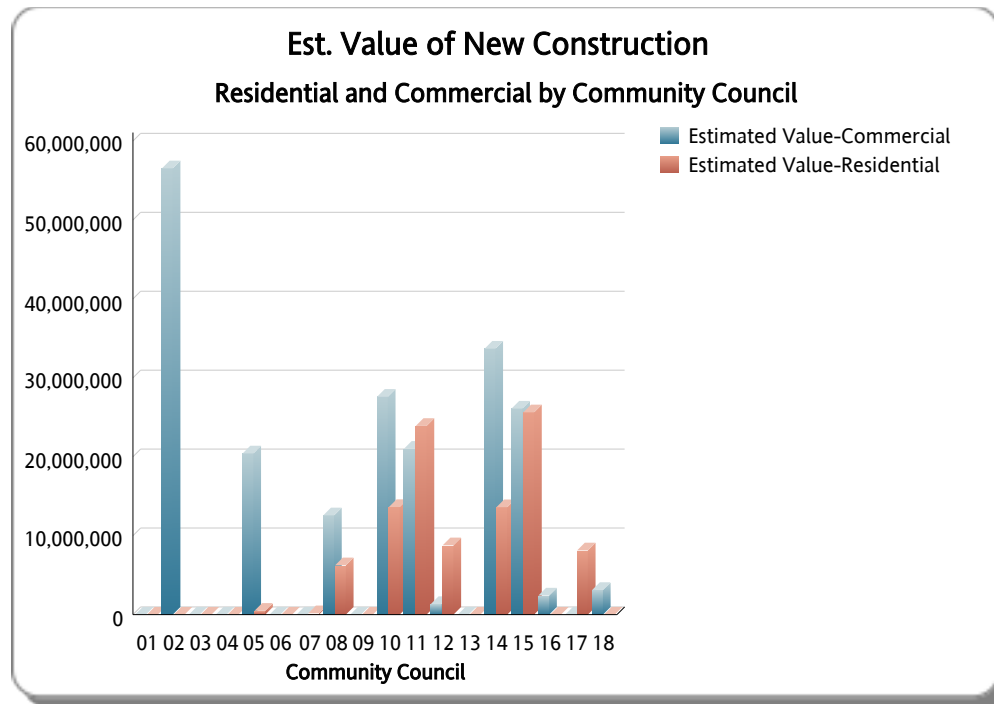

Miami-Dade County
DEPARTMENT OF REGULATORY AND ECONOMIC RESOURCES (RER)
PERMITS ISSUED BY TRADE AND BY COMMUNITY COUNCIL
For the Month of: 9 / 2015

Community Council No.	New Commercial Construction BLDG01	New Commercial Construction Est. Value	New Commercial Construction BLDG02	New Residential Construction Est. Value	Other Commercial	Other BLDG Residential	BLDG Demolition	ALL Other BLDG Categories	Total BLDG	PLUM	MECH	ELEC	GAS	ROOF	SIGN
01	0	0	0	0	0	0	0	0	0	0	0	0	0	0	0
02	35	56,542,769	0	0	67	84	10	274	470	188	174	425	5	244	17
03	0	0	0	0	0	0	0	0	0	0	0	0	0	0	0
04	0	0	0	0	0	0	0	0	0	0	0	0	0	0	0
05	11	20,422,615	3	487,260	110	120	30	318	592	274	251	535	5	241	38
06	0	0	0	0	0	0	0	0	0	0	0	0	0	0	0
07	0	0	2	177,120	19	13	8	48	90	39	33	92	1	30	8
08	14	12,578,787	36	6,251,927	172	186	93	462	963	443	501	1,260	6	572	80
09	0	0	0	0	0	0	0	0	0	0	0	0	0	0	0
10	5	27,602,230	75	13,634,877	205	414	109	1,234	2,042	832	707	1,544	32	948	199
11	32	21,014,349	111	23,911,256	149	301	35	1,540	2,168	780	732	1,469	14	996	95
12	1	1,342,815	34	8,786,236	177	285	47	1,049	1,593	692	621	1,270	60	879	114
13	0	0	0	0	0	0	0	0	0	0	0	0	0	0	0
14	29	33,697,543	81	13,615,704	57	342	57	949	1,515	708	540	1,015	14	873	36
15	33	26,104,517	181	25,630,654	42	286	31	1,142	1,715	671	509	1,021	8	615	47
16	1	2,421,975	0	0	11	0	0	10	22	4	6	20	1	2	0
INCORPORATED	1	3,127,410	0	0	23	0	0	36	60	28	23	88	0	11	0
UNMATCHED FOLIOS	1	12,500	61	8,140,092	75	31	1	352	521	164	299	347	1	141	7
Total	163	204,867,510	584	100,635,126	1,107	2,062	421	7,414	11,751	4,823	4,396	9,086	147	5,552	641

Miami-Dade County
DEPARTMENT OF REGULATORY AND ECONOMIC RESOURCES (RER)
PERMITS ISSUED BY TRADE AND BY COMMUNITY COUNCIL
For the Month of: 9 / 2015